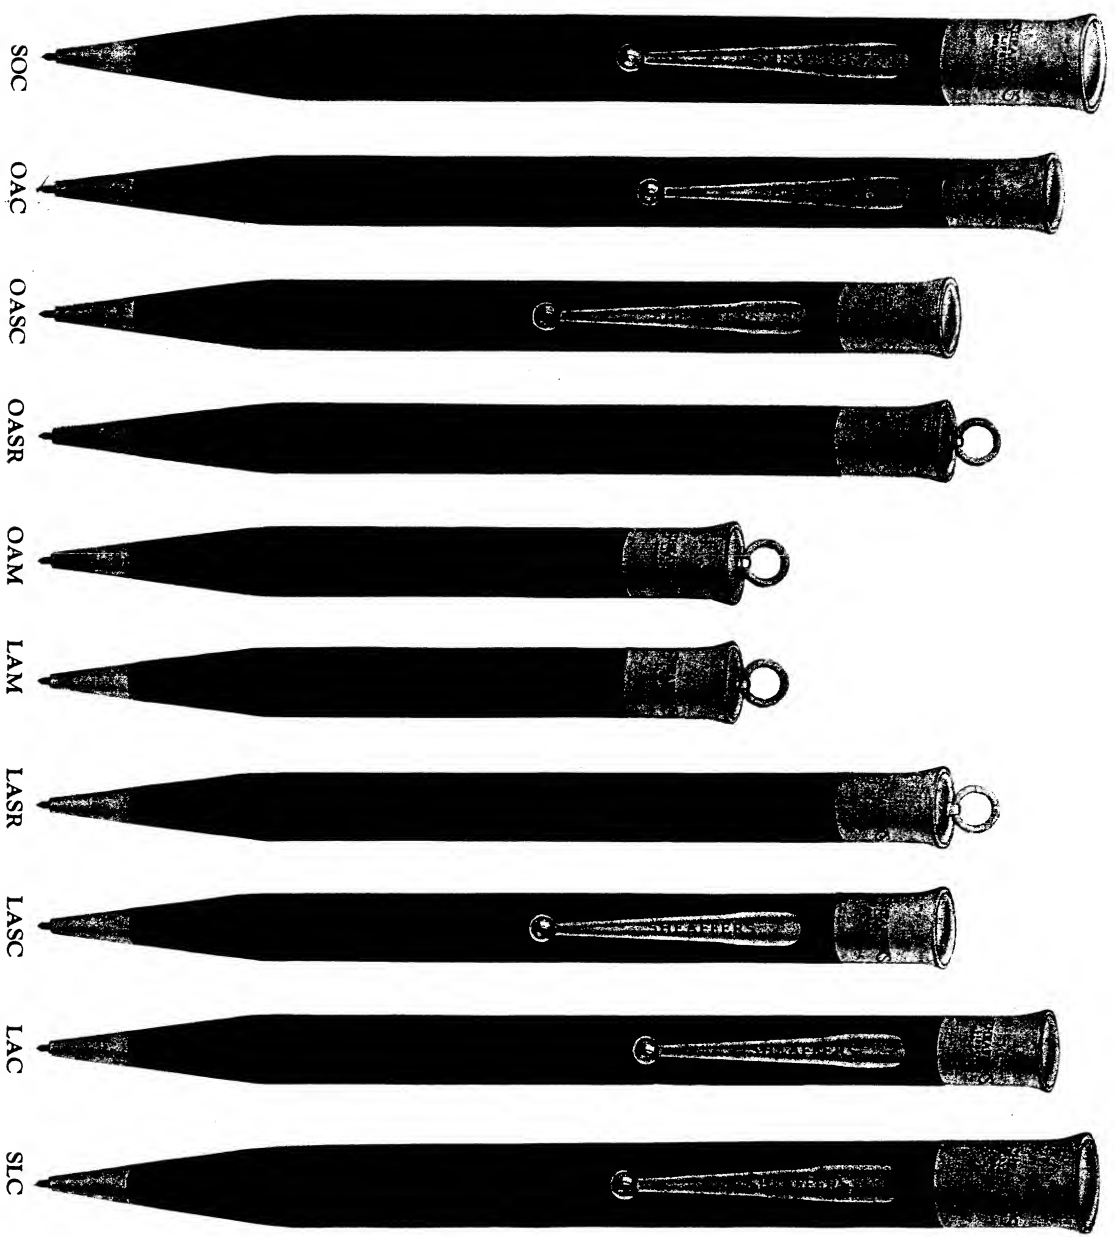

SHEAFFER'S PROPEL-REPEL-EXPEL PENCILS

- SOC (Kabag)—Coral red unbreakable Radite, oversize with clip. Tip, cap and clip gold filled. See illustration. List $3.75
- SOCO (Kagbo)—Same as SOC except .076 checking lead. List $3.75
- OAC (Kajab)—Coral red unbreakable Radite, long with clip. Tip, cap and clip gold filled. See illustration. List $3.25
- OASC (Kamoc)—Coral red unbreakable Radite, short with clip. Tip, cap and clip gold filled. See illustration. List $3.25
- OASR (Karia)—Coral red unbreakable Radite, short with ring. Tip, cap and ring gold filled. See illustration. List $3.25
- OAM (Karyk)—Coral red unbreakable Radite, midget with ring. Tip, cap and ring gold filled. See illustration. List $3.00
- LAM (Kawgo)—Jet black unbreakable Radite, midget with ring. Cap, tip and ring gold filled. See illustration on List $3.00
- LLM (Kavax)—Same as LAM except tip, cap and ring are 14 karat solid gold. List $9.75
- LASR (Kibaz)—Jet black unbreakable Radite, short with ring. Cap, tip and ring gold filled. See illustration. List $3.25
- LLSR (Kipbo)—Same as LASR except tip, cap and ring are 14 karat solid gold. List $10.00
- LASC (Kikam)—Jet black unbreakable Radite, short with clip. Cap, tip and clip gold filled. See illustration. List $3.25
- LLSC (Kimax)—Same as LASC except tip, cap and clip are 14 karat solid gold. List $10.00
- LAC (Kinob)—Jet black unbreakable Radite, long with clip. Cap, tip and clip gold filled. See illustration. List $3.25
- LLC (Kipad)—Same as LAC except tip, cap and clip are 14 karat solid gold. List $10.00
- SLC (Kirkak)—Jet black unbreakable Radite, oversize with clip. Cap, tip and cl p gold filled. See illustration. List $3.75
- SLLC (Kirkak)—Same as SLC except tip, cap and clip are 14 karat solid gold. List $12.00
- SLCO (Kikno)—Same as SLC except .076 checking lead. List $3.75

...and 7 more...